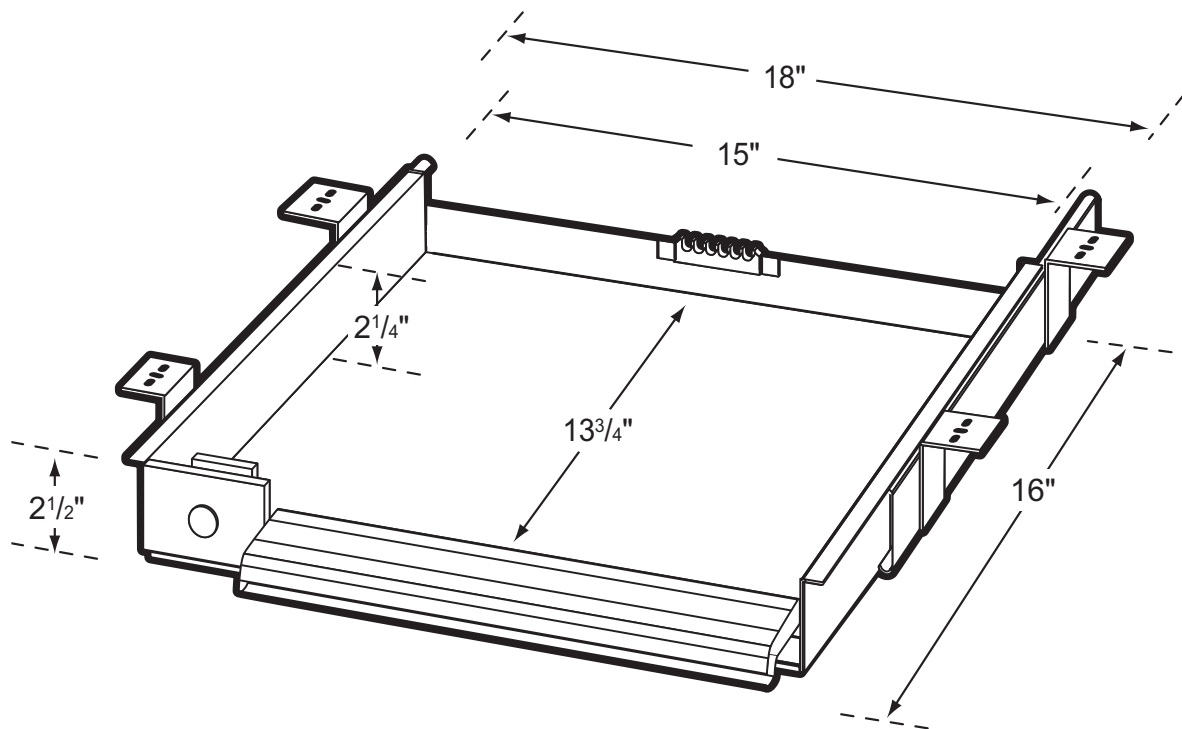

## Locking Laptop Drawer

### Product Specs

- Smooth rolling ball bearing slides with hold out detent prevent drawer from moving while in use
- Integral foam wrist enhances comfort
- 20 guage Sheet Metal
- Cable Organizer keeps power and data cables neatly in place when computer is removed, reconnect cables when you return laptop to drawer
- Offers comfortable ergonomic positioning for laptop users, and also keeps laptops under lock and key at work, scschool or home